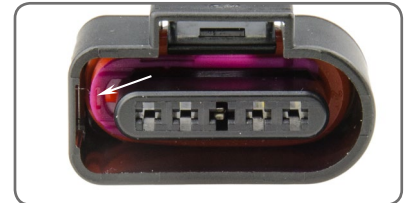

Terminal releasing documentation

WEB-CON-000485

Supplier **FEP**

Articleno. **1J0 973 705**

Replaced **1S1 971 121 DB**

Secondary

Detail Secondary lock

Secondary lock: 1

Primary lock: 1

Colour: black

Application: -

Tool **WEB-ENT-30-0002-98**

Pins **5**

Type **female**

Seal **yes**

Primary