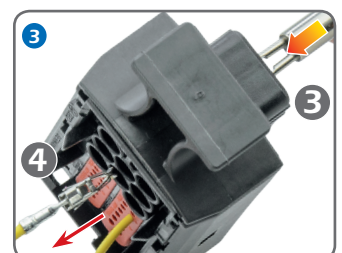

Tool WEB-ENT-12-0030-99