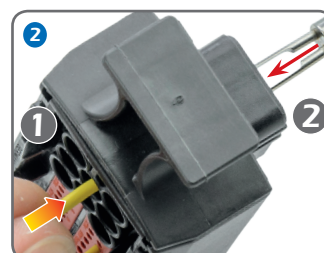

Tool WEB-ENT-12-0030-99