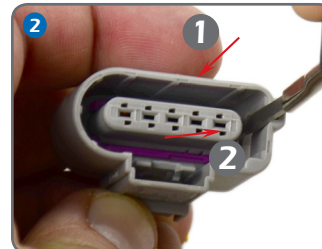

Terminal releasing documentation

WEB-CON-000135

Article No. **8K0 973 705**

Secondary

Detail

Secondary locking: 1
Primary locking: 1
Pins: 5
Type: female
Colour: black
Seal: yes

Mating Conn. **8K0 973 805, 6N0 973 805**

In this documentation, you will see application examples. These examples may differ in colour and number of pins. TKR cannot provide repair manuals.

In dieser Dokumentation werden Anwendungsbeispiele gezeigt. Diese Beispiele können sich in Farbe und Poligkeit unterscheiden. TKR kann keine Reparaturanleitung vorgeben.

Secondary locking

Examples documentation (WEB-CON-000142)

Tool **WEB-ENT-30-0002-98**

Terminal releasing documentation

WEB-CON-000135

Article No. 8K0 973 705

Primary

Repair wire

WEB-REP-000...
...038, ...118

Measuring lead

WEB-MES-000...
...091

In this documentation, you will see application examples. These examples may differ in colour and number of pins. TKR cannot provide repair manuals.