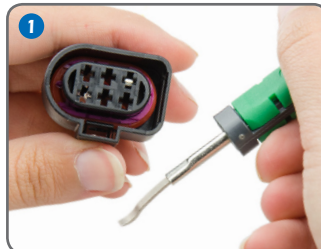

Secondary locking

Examples documentation (WEB-CON-000028)

Tool WEB-ENT-30-0002-98