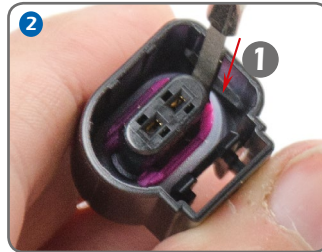

Terminal releasing documentation

WEB-CON-000004

Supplier **FEP, 42511000** Articl.no. **8K0 973 702** Replaced **-**

Secondary

Detail Secondary lock

Secondary lock: 1
Primary lock: 1

Colour: black

Application: -

Tool **WEB-ENT-30-0002-98**

Pins **2** Type **female** Seal **no**

Primary

Repair wire **WEB-REP-000...**

...037, ...038, ...039, ...040,
...117, ...118, ...119, ...199

Measuring lead **WEB-MES-000...**

...091